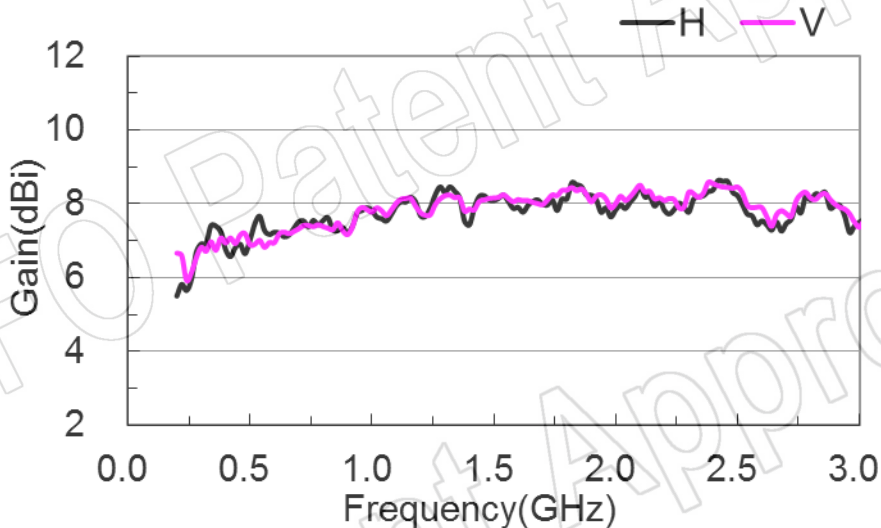

Test Results

1. Gain at 1m

at 3m

at 10m