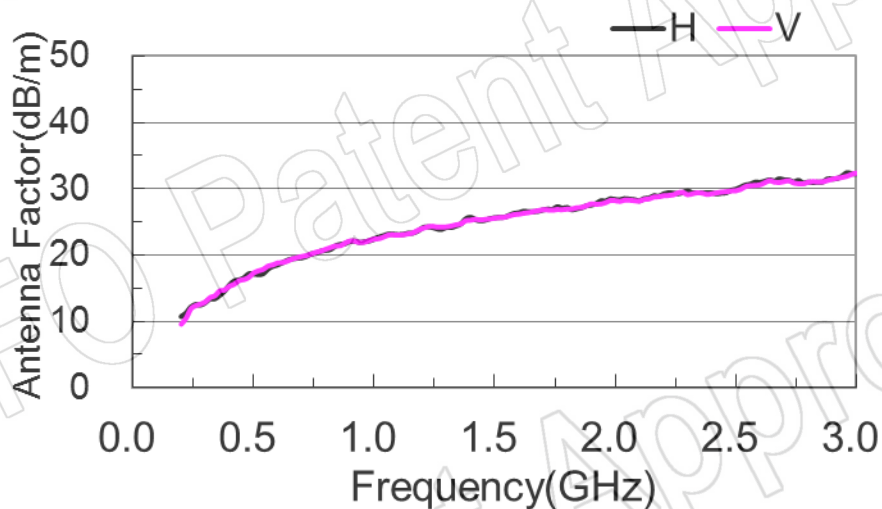

## Test Results

### 1. Gain at 1m

at 3m

at 10m

## 2. Antenna Factor at 1m

at 3m

at 10m