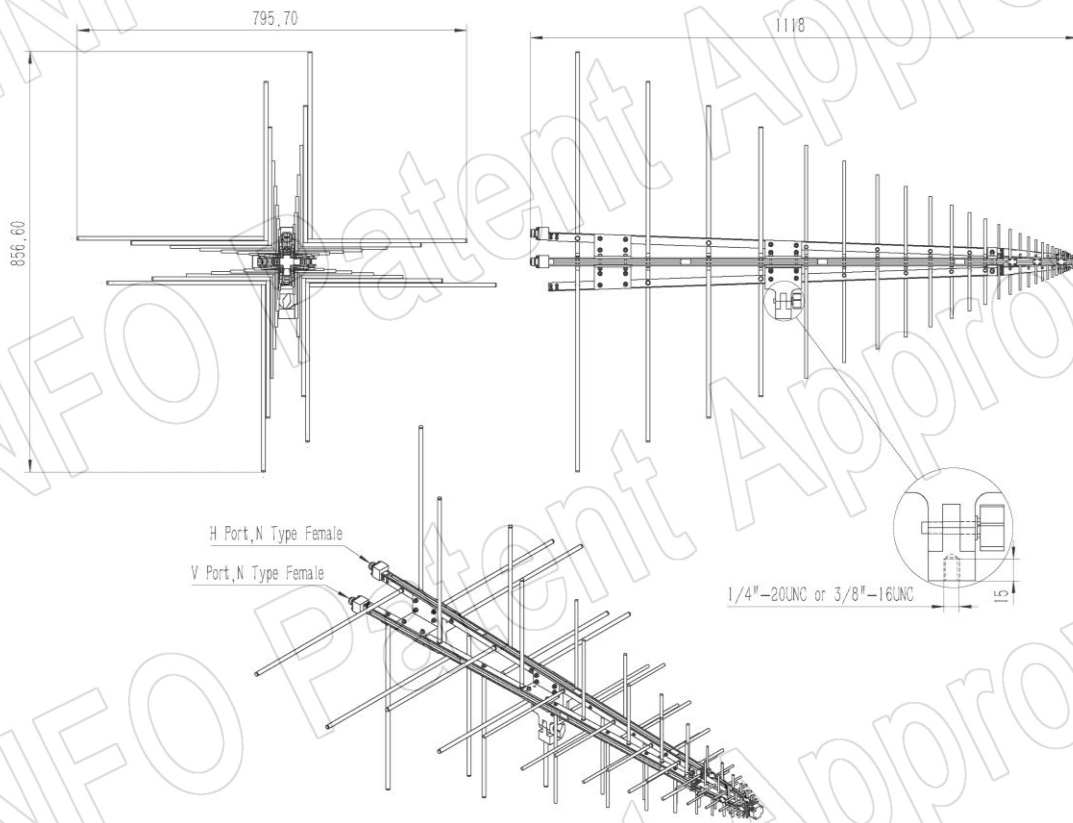

DS-SJ-20300 with Mounting Bracket for Tripod Application (Option, P/N: DS-SJ-20200-MBA)