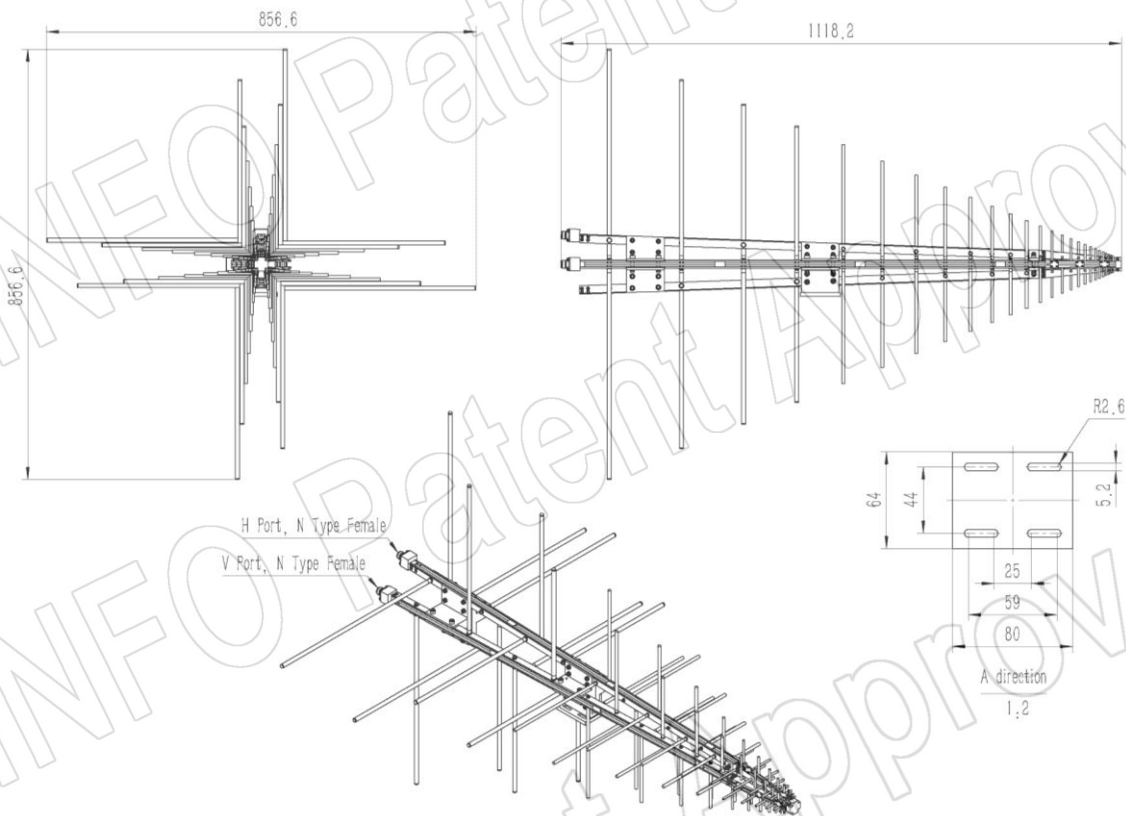

DS-SJ-20300 with Mounting Bracket (Option, P/N: DS-SJ-20200-MB)