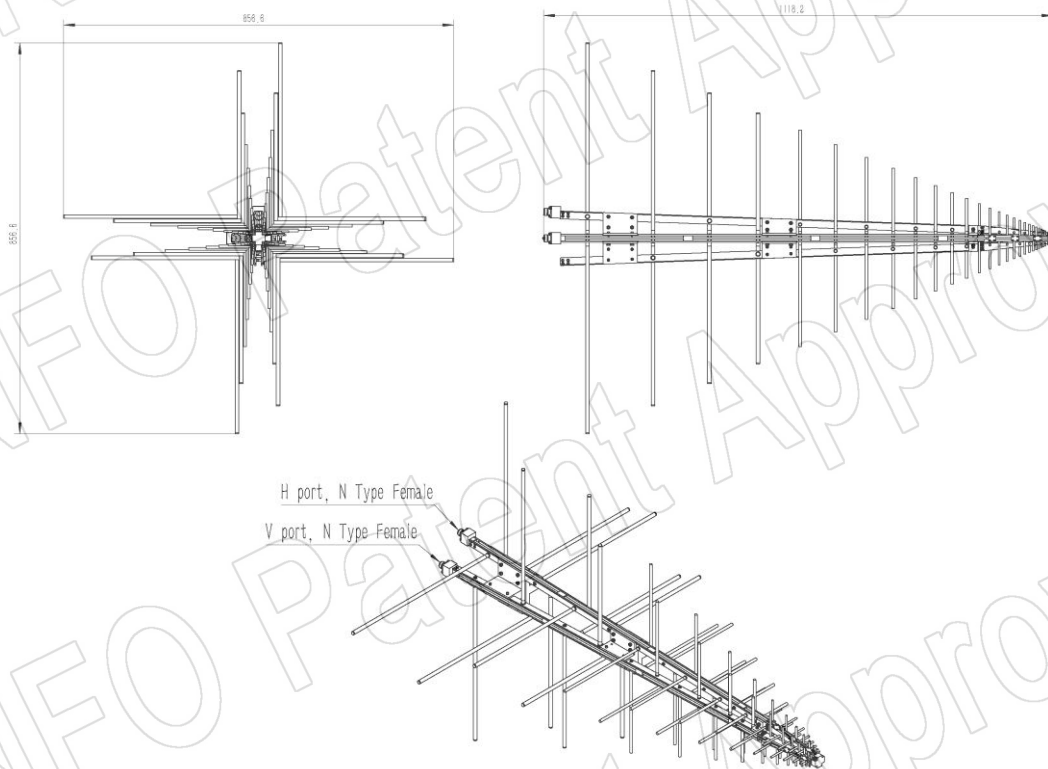

## Technical Specification

| <i>P/N: DS-SJ-20300</i>    |                         |
|----------------------------|-------------------------|
| Frequency Range(GHz)       | 0.2 - 3.0               |
| Gain(dBi)                  | 7 Typ.                  |
| Polarization               | Dual Pol.               |
| 3dB Beamwidth(deg)         | E Plane: 70 - 45        |
|                            | H Plane: 120 - 70       |
| Cross Pol. Isolation(dB)   | 15 Typ. / 10 Min.       |
| Port to Port Isolation(dB) | 25 Typ. / 20 Min.       |
| VSWR                       | 2.0:1 Typ. / 3.0:1 Max. |
| Output                     | N-Female                |
| Average Power(W CW)        | 300 (150 @ 3.0GHz)      |
| Peak Power(KW)             | 3                       |
| Material                   | Al                      |
| Size(mm)                   | 856.6 x 856.6 x 1118.2  |
| Net Weight(Kg)             | 4.00 Around             |

| <i>P/N: DS-SJ-20300C</i>   |                         |
|----------------------------|-------------------------|
| Frequency Range(GHz)       | 0.2 - 3.0               |
| Gain(dBi)                  | 7 Typ.                  |
| Polarization               | Dual Pol.               |
| 3dB Beamwidth(deg)         | E Plane: 70 - 45        |
|                            | H Plane: 120 - 70       |
| Cross Pol. Isolation(dB)   | 15 Typ. / 10 Min.       |
| Port to Port Isolation(dB) | 25 Typ. / 20 Min.       |
| VSWR                       | 2.5:1 Typ. / 3.5:1 Max. |
| Output                     | N-Female                |
| Average Power(W CW)        | 300 (150 @ 3.0GHz)      |
| Peak Power(KW)             | 3                       |
| Material                   | Al                      |
| Size(mm)                   | 856.6 x 856.6 x 1110.7  |
| Net Weight(Kg)             | 4.60 Around             |

## Outline Drawing (Size: mm)

DS-SJ-20300 (P/N: DS-SJ-20300)