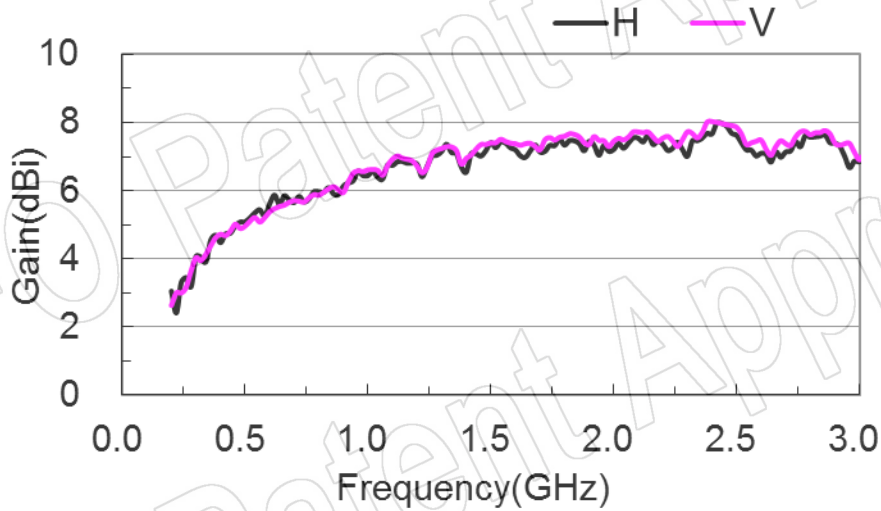

Test Results

1. Gain at 1m