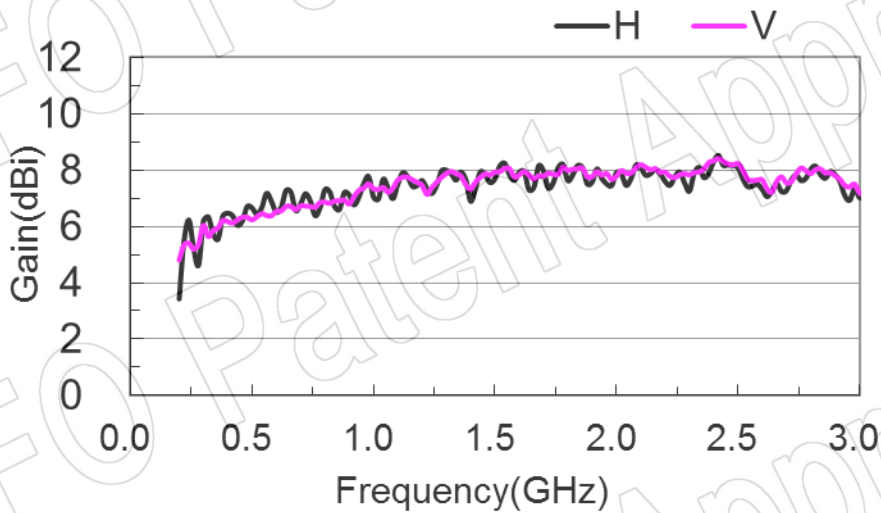

Test Results

1. Gain at 1m

at 3m

at 10m